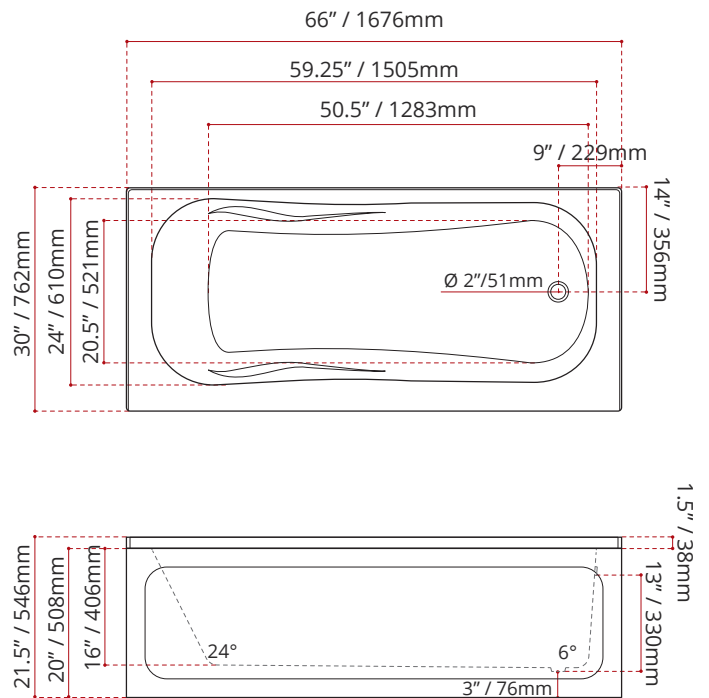

MEASUREMENTS:

- Length: 66" / 1676mm
- Width: 30" / 762mm
- Skirt Height: 20" / 508mm

WATER DEPTH	CAPACITY
13" / 330mm Drain to overflow	58 gal. 219 litres of water

CUSTOMIZE YOUR TUB

ALL OPTIONS ARE MADE TO ORDER - NO REFUND - NO RETURN -

AVAILABLE COLOURS:

White -WHT-

Black -WHT-

Biscuit -WHT-

AVAILABLE CUSTOMIZATION OPTIONS:

- 3/4" Set back wood apron -OPT001-
- Removable access panel -OPT002-
- Skirt cut-off -OPT003-
- Textured Bottom -OPT004-
- Double tiling flange -OPT005-

SHIPPING INFORMATION:

- Length: 68" / 1727mm
- Width: 34" / 864mm
- Height: 26" / 660mm
- Net Weight: 35 kg / 77 lbs
- Gross Weight: 40 kg / 88 lbs

PRO6630SKLWHT
(LEFT HAND DRAIN LOCATION)

PRO6630SKRWHT
(RIGHT HAND DRAIN LOCATION)

DISCLAIMER:

Measurements may vary $\pm \frac{1}{4}$ "
(Diagram Not to scale)