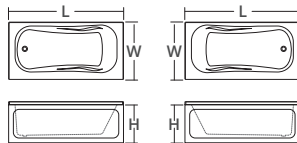

The PRO skirted bathtub has integral armrests and a body-contoured design. The patterned skirt gives this tub a sophisticated yet classic look.

DESCRIPTION:

- Classic style
- Pattern on skirt
- End drain
- Comes with integral armrests
- High gloss / Crack-resistant acrylic
- Made in Canada
- Complies with CSA & IAPMO standards

MEASUREMENTS:

- Length: 66" / 1676mm
- Width: 30" / 762mm
- Skirt Height: 20" / 508mm

WATER DEPTH	CAPACITY
13" / 330mm Drain to overflow	58 gal. 219 litres of water

CUSTOMIZE YOUR TUB

ALL OPTIONS ARE MADE TO ORDER - NO REFUND - NO RETURN -

SHIPPING INFORMATION:

- Length: 68" / 1727mm
- Width: 34" / 864mm
- Height: 26" / 660mm
- Net Weight: 35 kg / 77 lbs
- Gross Weight: 40 kg / 88 lbs

PRO6630SKLWHT
(LEFT HAND DRAIN LOCATION)

PRO6630SKRWHT
(RIGHT HAND DRAIN LOCATION)