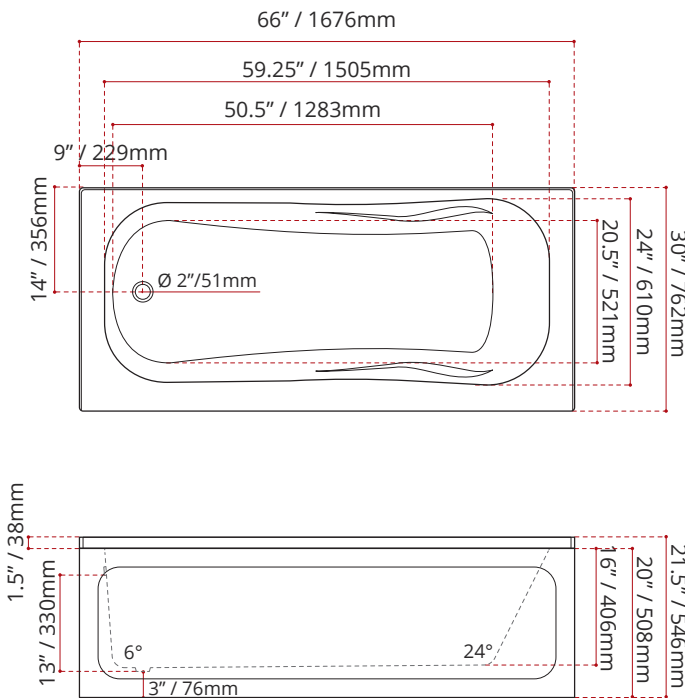

MEASUREMENTS:

- Length: 66" / 1676mm
- Width: 30" / 762mm
- Skirt Height: 20" / 508mm

WATER DEPTH	CAPACITY
13" / 330mm Drain to overflow	58 gal. 219 litres of water

CUSTOMIZE YOUR TUB

ALL OPTIONS ARE MADE TO ORDER - NO REFUND - NO RETURN -

AVAILABLE COLOURS:

White -WHT-

Black -WHT-

Biscuit -WHT-

AVAILABLE CUSTOMIZATION OPTIONS:

- 3/4" Set back wood apron -OPT001-
- Removable access panel -OPT002-
- Skirt cut-off -OPT003-
- Textured Bottom -OPT004-
- Double tiling flange -OPT005-

SHIPPING INFORMATION:

- Length: 68" / 1727mm
- Width: 34" / 864mm
- Height: 26" / 660mm
- Net Weight: 35 kg / 77 lbs
- Gross Weight: 40 kg / 88 lbs

PRO6630SKLWHT
(LEFT HAND DRAIN LOCATION)

PRO6630SKRWHT
(RIGHT HAND DRAIN LOCATION)

DISCLAIMER:

Measurements may vary $\pm \frac{1}{4}$ "
(Diagram Not to scale)